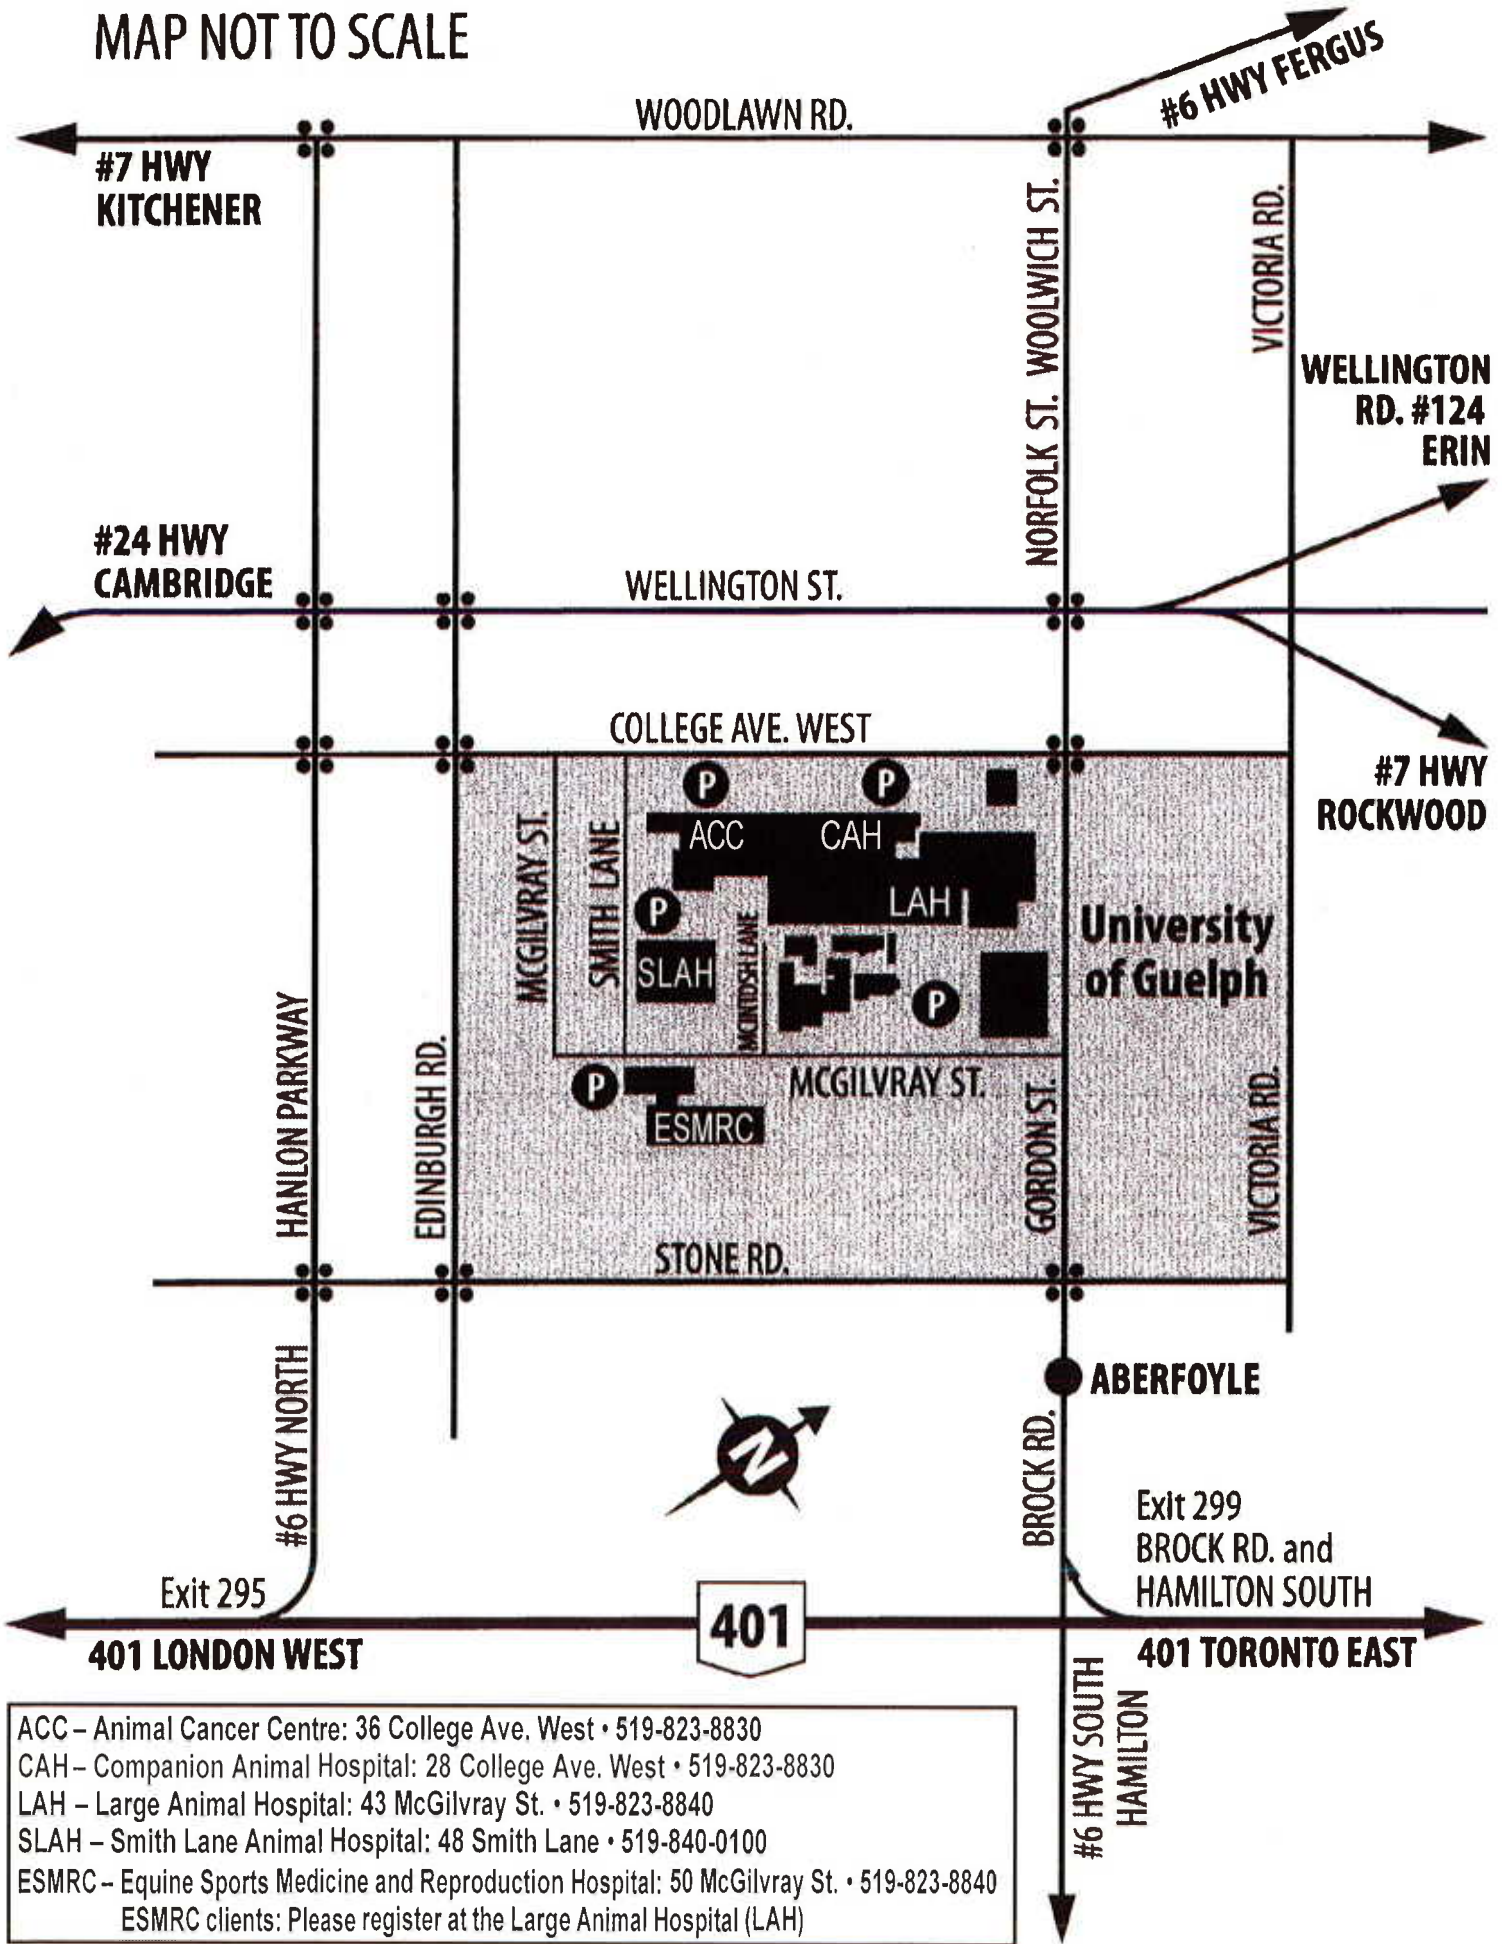

MAP NOT TO SCALE

ACC – Animal Cancer Centre: 36 College Ave. West • 519-823-8830  
 CAH – Companion Animal Hospital: 28 College Ave. West • 519-823-8830  
 LAH – Large Animal Hospital: 43 McGilvray St. • 519-823-8840  
 SLAH – Smith Lane Animal Hospital: 48 Smith Lane • 519-840-0100  
 ESMRC – Equine Sports Medicine and Reproduction Hospital: 50 McGilvray St. • 519-823-8840  
 ESMRC clients: Please register at the Large Animal Hospital (LAH)